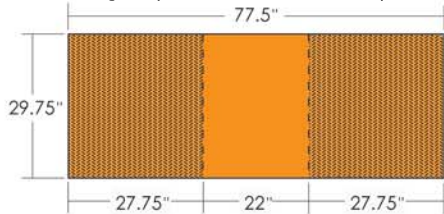

Use 20' gullwing : full graphic

For assembly with a PLA-9
20' Gullwing Frame

PANEL AND CASE WRAP DIMENSIONS
display panels

 This area will not be viewable from the front.

graphic case wrap

 This area will not be viewable from the front.

artwork checklist: graphic mural panels

Final Trim Size: 283.09" x 90.6"

PLEASE include a .25" inch bleed on all sides

Graphic Murals include:

- 8 Center Panels
- 3 End Panels

2 case wraps

Final Trim Size each: 77.5" x 29.75"

PLEASE include a .25" inch bleed on all sides