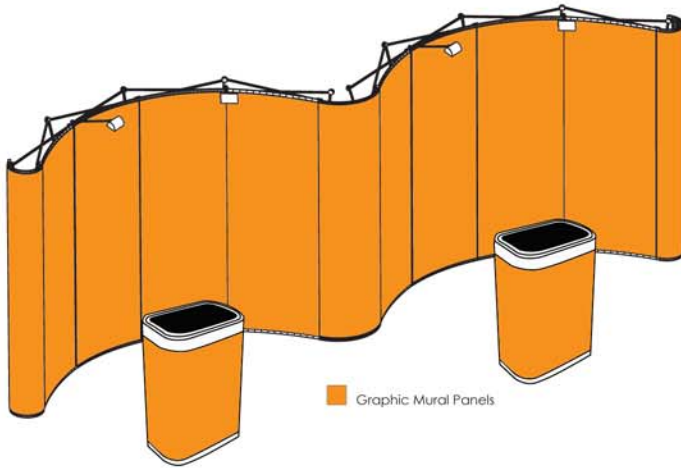

Use 20' gullwing : full graphic

For assembly with a PLA-9
20' Gullwing Frame

PANEL AND CASE WRAP DIMENSIONS
display panels

 This area will not be viewable from the front.

graphic case wrap

 This area will not be viewable from the front.

artwork checklist: graphic mural panels

Final Trim Size: 283.09" x 90.6"

PLEASE include a .25" inch bleed on all sides

Graphic Murals include:

- 8 Center Panels
- 3 End Panels

2 case wraps

Final Trim Size each: 77.5" x 29.75"

PLEASE include a .25" inch bleed on all sides